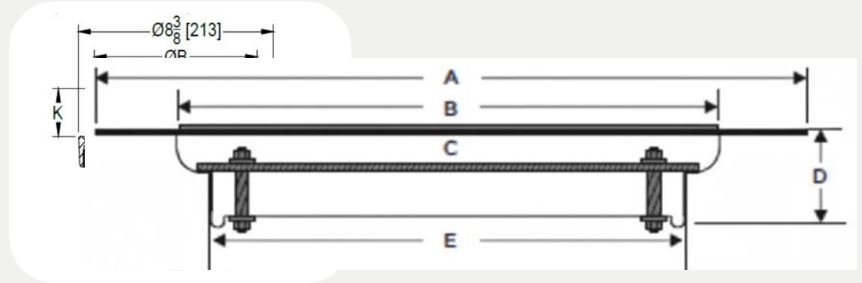

RS-FC150S

STAINLESS STEEL FLOOR CLEANOUT

PRODUCT SPECIFICATION:

RS-FC150S Stainless Steel 304 Floor Cleanout, Square top with locked cover top fitted with gasket.

Dimensional Details. All Sizes are in mm

Model	Nominal Size (A)	E (Outlet Size)	B	C	D
RS-FC150S-4	150 × 150	102	114	111	18
RS-FC150S-3	150 × 150	75	114	111	18

Material Details

Item	Material (Standard)	Material (Option)
Body	SS304	SS316
Cover Top	SS304	SS316
Gasket	Rubber	
Screw	SS304	—
Finish Type	Matt	Mirror