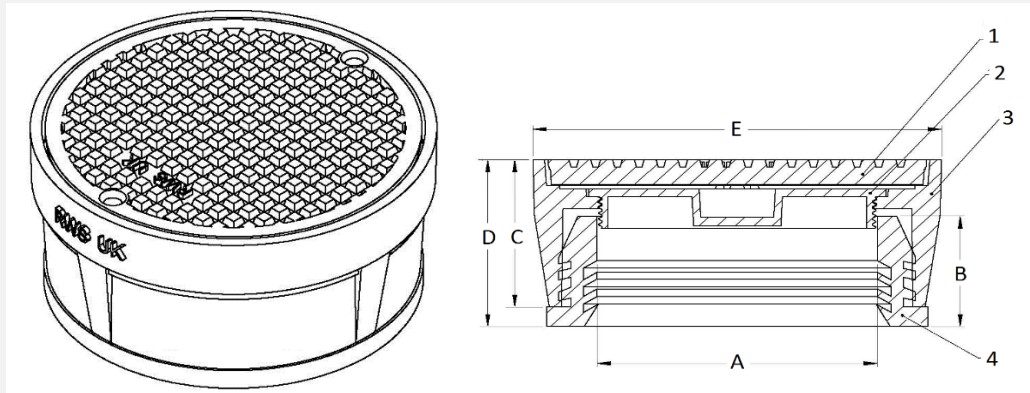

FLOOR CLEANOUT –NON ADJUSTABLE  
MODEL NO: **R4206-CC**

✓ **PRODUCT DESCRIPTION:** Epoxy Coated Cast Iron Body Non-Adjustable floor cleanout, with gas and watertight ABS tapered thread plug and Round cast iron light duty top cover.

✓ **CRITICAL TO QUALITY (CTQ) DIMENSION :**

DIMENSION	DESCRIPTION	DIMENSION IN INCHES {mm}	
		2	4
A	PIPE SIZE	2 (49)	4 (103)
B	GASKET HEIGHT	1-3/4 (45)	1-3/4 (45)
C	C.I BODY HEIGHT	2-3/8 (60)	2-3/8 (60)
D	C.I BODY HEIGHT WITH GASKET	2-11/16 (68)	2-11/16 (68)
E	C.I BODY OUTER DIAMETER	3-15/16 (100)	5-7/8 (150)
OUTLET TYPE		INSIDE GASKET	

✓ **LIST OF COMPONENTS :**

COMPONENT	DESCRIPTION
1	CAST IRON COVER
2	ABS PLASTIC PLUG
3	CAST IRON BODY
4	NEO LOC GASKET

✓ **PREFIXES :**

- CC – Cast iron non adjustable top\*
- NC – Polished Nickel Bronze non adjustable top